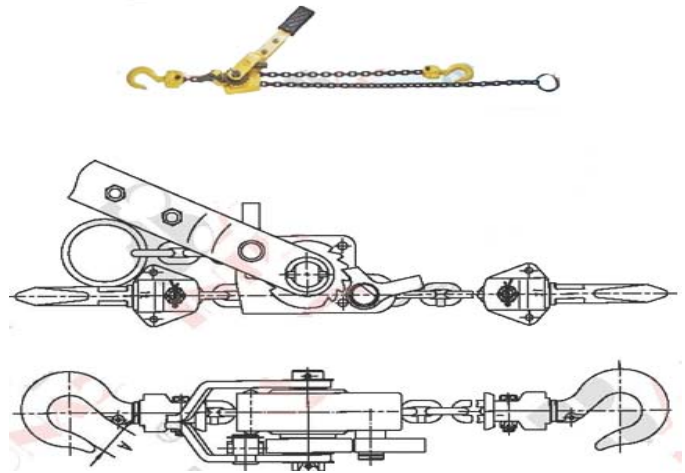

Hand Puller With Double Gears

	<p>Model: HPD-2H-L2 Double Gear, 2 Hooks, Light Duty Lashing Capacity: 2 t Wire Rope Dia.: 4.5 mm x 1.78 m Packing: 8pcs/Carton G.W.: 22 kg</p>
	<p>Model: HPD-2H-H2 Double Gear, 2 Hooks, Heavy Duty Lashing Capacity: 2 t Wire Rope Dia.: 5 mm x 2.28 m Packing: 6pcs/Carton G.W.: 21 kg</p>
	<p>Model: HPD-3H-H2 Double Gear, 3 Hooks, Heavy Duty Lashing Capacity: 2 t Wire Rope Dia.: 5 mm x 2.28 m Packing: 6pcs/Carton G.W.: 22.5 kg</p>
	<p>Model: HPD-2H-L4 Double Gear, 2 Hooks, Light Duty Lashing Capacity: 4t Wire Rope Dia.: 5 mm x 2.80 m Packing: 4pcs/Carton G.W.: 21 kg</p>
	<p>Model: HPD-2H-H4 Double Gear, 2 Hooks, Heavy Duty Lashing Capacity: 4t Wire Rope Dia.: 6 mm x 3.05 m Packing: 4pcs/Carton G.W.: 24 kg</p>
	<p>Model: HPD-3H-L4 Double Gear, 3 Hooks, Light Duty Lashing Capacity: 4 t Wire Rope Dia.: 5 mm x 2.80 m Packing: 4pcs/Carton G.W.: 22.5 kg</p>
	<p>Model: HPD-3H-H4 Double Gear, 3 Hooks, Heavy Duty Lashing Capacity: 4 t Wire Rope Dia.: 6 mm x 3.05 m Packing: 4pcs/Carton G.W.: 25 kg</p>

	Model: HPS-2H-H4
	Single Gear, 2 Hooks, Heavy Duty
	Lashing Capacity: 4t
	Wire Rope Dia.: 6mm x 3.05 m
	Packing: 4pcs/Carton
G.W.: 23 kg	

Chain Puller

ITEM NO	Capacity	Pull on lever to lift full load	HMin.distance between hooks	Travel length:	Dimensions	Chain Size
	kg	N	mm	mm	A(mm)	mm
61328	500	450	380	800	24	5x15
61329	500	450	420	800	24	5x15
61330	1000	670	430	800	24	6x18