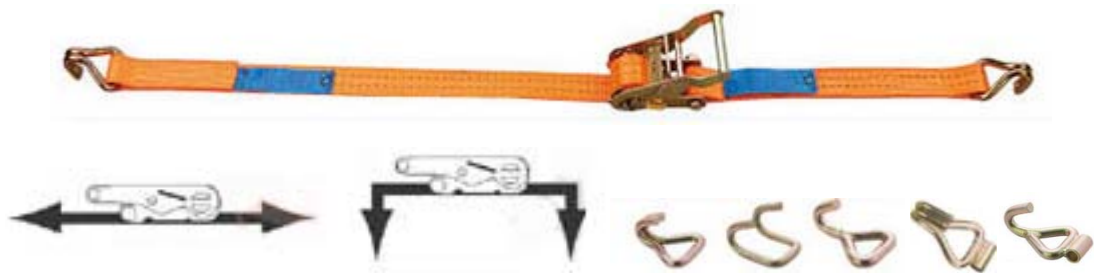

2" ERGO Ratchet Lashing

Item No.: TF60005

Size: 2" LC 2500 daN

BS: 5,000KG 10,000KG Webbing Width: 50mm

Color: Yellow/bule/red/orange/black

Standard Length: 4-20m

2" Ratchet Lashing with swivel hook

Item No.: TF60006

Size: 2" LC 1500 daN

BS: 3,000KG 6,000KG Webbing Width: 50mm

Color: Yellow/bule/red/orange/black

Standard Length: 2-4m

2" Ratchet Lashing with single hook**Item No.: TF60007****Size: 2" LC 1500 daN****BS: 3,000KG 6,000KG Webbing Width: 50mm****Color: Yellow/bule/red/orange/black****Standard Length: 2-4m****2" Ratchet Lashing with fitting****Item No.: TF60008****Size: 2" LC 1000 daN****BS: 1,000KG 2,000KG Webbing Width: 50mm****Color: Yellow/bule/red/orange/black****Standard Length: 4-20m****1.5" Ratchet Lashing****Item No.: TF60009****Size: 1.5" LC 1500 daN****BS: 3,000KG 6,000KG Webbing Width: 38mm****Color: Yellow/bule/red/orange/black****Standard Length: 2-10m**

1.5" Ratchet Lashing

Item No.: TF60010

Size: 1.5" LC 1000 daN

BS: 2,000KG 4,000KG Webbing Width: 35mm

Color: Yellow/bule/red/orange/black

Standard Length: 2-10m

1" Ratchet Lashing

Item No.: TF60011

Size: 1" LC 250 daN

BS: 500KG 1,000KG Webbing Width: 25mm

Color: Yellow/bule/red/orange/black

Standard Length: 2-10m

Universal Tie Down 750kg

Item No.: TF60012

Size: 1" LC 350 daN

BS: 350KG 750KG Webbing Width: 25mm