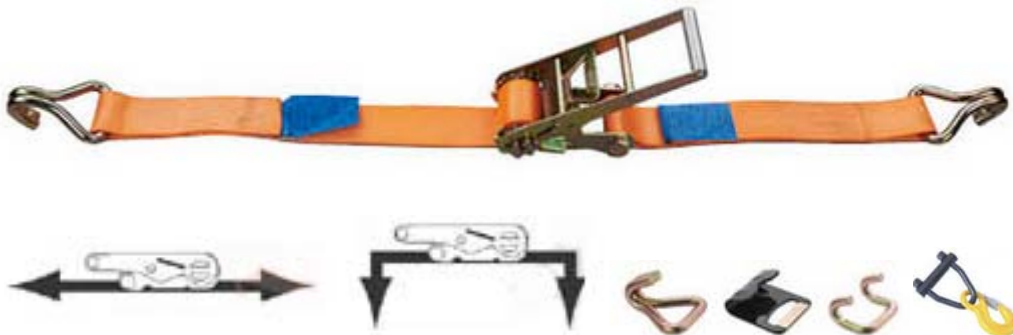

4" Ratchet Lashing

Item No.: TF60001

Size: 4" LC 5000 daN

BS: 10,000KG 20,000KG Webbing Width: 100mm

Color: Yellow/blue/orange/black

Standard Length: 4-20m

3" Ratchet Lashing

Item No.: TF60002

Size: 3" LC 5000 daN

BS: 10,000KG 20,000KG Webbing Width: 75mm

Color: Yellow/blue/red/orange/black

Standard Length: 4-20m

2" Ratchet Lashing

Item No.: TF60003

Size: 2" LC 2500 daN

BS: 5,000KG 10,000KG Webbing Width: 50mm

Color: Yellow/bule/red/orange/black

Standard Length: 4-20m

2" Ratchet Lashing

Item No.: TF60004

Size: 2" LC 2500 daN

BS: 5,000KG 10,000KG Webbing Width: 50mm

Color: Yellow/bule/red/orange/black

Standard Length: 4-20m

2" ERGO Ratchet Lashing

Item No.: TF60005

Size: 2" LC 2500 daN

BS: 5,000KG 10,000KG Webbing Width: 50mm

Color: Yellow/bule/red/orange/black

Standard Length: 4-20m

2" Ratchet Lashing with swivel hook

Item No.: TF60006