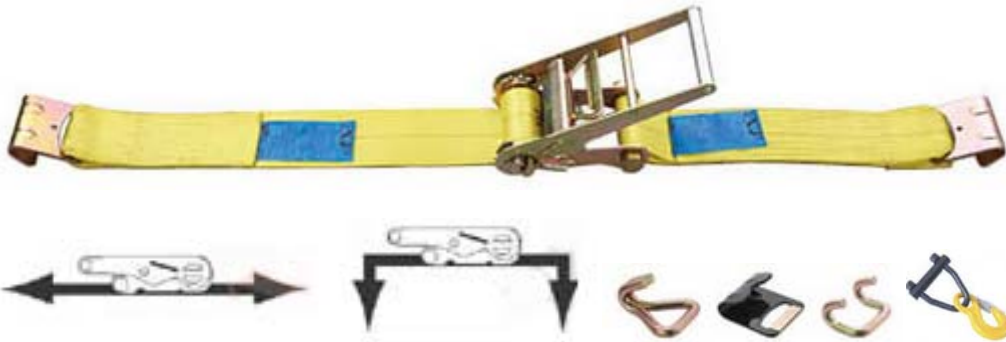

4" Ratchet Lashing

Item No.: TF60001

Size: 4" LC 5000 daN

BS: 10,000KG 20,000KG Webbing Width: 100mm

Color: Yellow/blue/orange/black

Standard Length: 4-20m

3" Ratchet Lashing

Item No.: TF60002

Size: 3" LC 5000 daN

BS: 10,000KG 20,000KG Webbing Width: 75mm

Color: Yellow/blue/red/orange/black

Standard Length: 4-20m

2" Ratchet Lashing

Item No.: TF60003

Size: 2" LC 2500 daN

BS: 5,000KG 10,000KG Webbing Width: 50mm

Color: Yellow/bule/red/orange/black

Standard Length: 4-20m

2" Ratchet Lashing

Item No.: TF60004

Size: 2" LC 2500 daN

BS: 5,000KG 10,000KG Webbing Width: 50mm

Color: Yellow/bule/red/orange/black

Standard Length: 4-20m

2" ERGO Ratchet Lashing

Item No.: TF60005

Size: 2" LC 2500 daN

BS: 5,000KG 10,000KG Webbing Width: 50mm

Color: Yellow/bule/red/orange/black

Standard Length: 4-20m

2" Ratchet Lashing with swivel hook

Item No.: TF60006