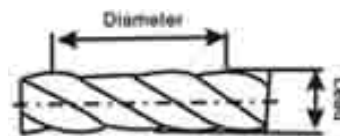

Note:

Plasespecity the following in ordering ropers:

Assortment: Polyethylene, Polyproptlene, Nylon.

Diameter & lead as following