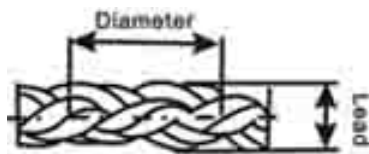

Note:

Plasespecity the following in ordering ropers:

Assortment: Polyethylene, Polyproptlene, Nylon.

Diameter & lead as following