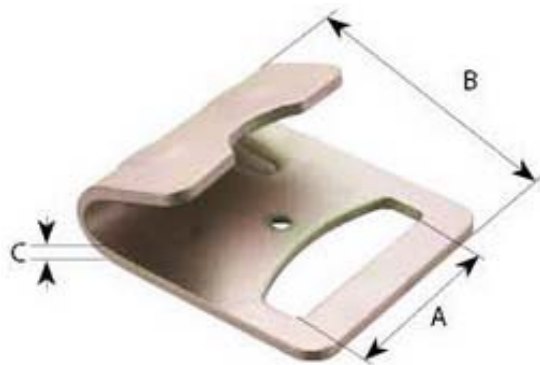

2" Welded Double J Hook

Item No.	A	B	C	M.B.S		N.W
	(mm)	(mm)	(mm)	(kg)	(lbs)	(kg)
TH6630	53	132	12	5000	11000	0.5

3" Claw Hook

Item No.	A	B	C	M.B.S		N.W
	(mm)	(mm)	(mm)	(kg)	(lbs)	(kg)
TH6621	78	95	17	10000	22000	0.56

2" Claw Hook

Item No.	A	B	C	M.B.S		N.W
	(mm)	(mm)	(mm)	(kg)	(lbs)	(kg)
TH6622	52	62	12	5000	11000	0.18

1.5" Claw Hook

Item No.	A	B	C	M.B.S		N.W
	(mm)	(mm)	(mm)	(kg)	(lbs)	(kg)
TH6623	38	50	9	3000	6600	0.1

4" Flat Hook

Item No.	A	B	C	M.B.S		N.W
	(mm)	(mm)	(mm)	(kg)	(lbs)	(kg)
TH6624	72	98	5	7350	16200	0.48

3" Flat Hook

Item No.	A	B	C	M.B.S		N.W
	(mm)	(mm)	(mm)	(kg)	(lbs)	(kg)
TH6625	68	55	5	10000	22200	0.28