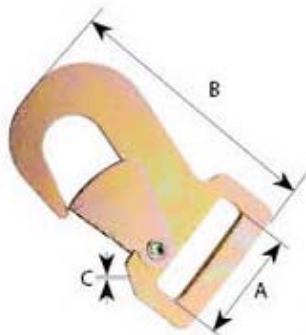

2" Twisted Snap Hook

Item No.	A	B	C	M.B.S		N.W
	(mm)	(mm)	(mm)	(kg)	(lbs)	(kg)
TH6617	52	155	6	5000	11000	0.31

2" Flat Snap Hook

Item No.	A	B	C	M.B.S		N.W
	(mm)	(mm)	(mm)	(kg)	(lbs)	(kg)
TH6618	52	155	6	5000	11000	0.31

1-3/4" Flat Snap Hook

Item No.	A	B	C	M.B.S		N.W
	(mm)	(mm)	(mm)	(kg)	(lbs)	(kg)
TH6619	46	110	4.5	2000	4400	0.16

1" Flat Snap Hook

Item No.	A	B	C	M.B.S		N.W
	(mm)	(mm)	(mm)	(kg)	(lbs)	(kg)
TH6620	28	52	4	800	1760	0.08

2" Welded Double J Hook

Item No.	A	B	C	M.B.S		N.W
	(mm)	(mm)	(mm)	(kg)	(lbs)	(kg)
TH6630	53	132	12	5000	11000	0.5

3" Claw Hook

Item No.	A	B	C	M.B.S		N.W
	(mm)	(mm)	(mm)	(kg)	(lbs)	(kg)
TH6621	78	95	17	10000	22000	0.56

2" Claw Hook

Item No.	A	B	C	M.B.S		N.W
	(mm)	(mm)	(mm)	(kg)	(lbs)	(kg)
TH6622	52	62	12	5000	11000	0.18

1.5" Claw Hook

Item No.	A	B	C	M.B.S		N.W
	(mm)	(mm)	(mm)	(kg)	(lbs)	(kg)
TH6623	38	50	9	3000	6600	0.1