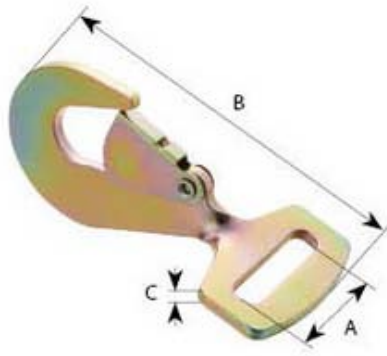

2" Twisted Snap Hook

Item No.	A	B	C	M.B.S		N.W
	(mm)	(mm)	(mm)	(kg)	(lbs)	(kg)
TH6617	52	155	6	5000	11000	0.31

2" Flat Snap Hook

Item No.	A	B	C	M.B.S		N.W
	(mm)	(mm)	(mm)	(kg)	(lbs)	(kg)
TH6618	52	155	6	5000	11000	0.31

1-3/4" Flat Snap Hook

Item No.	A	B	C	M.B.S		N.W
	(mm)	(mm)	(mm)	(kg)	(lbs)	(kg)
TH6619	46	110	4.5	2000	4400	0.16

1" Flat Snap Hook

Item No.	A	B	C	M.B.S		N.W
	(mm)	(mm)	(mm)	(kg)	(lbs)	(kg)
TH6620	28	52	4	800	1760	0.08

2" Welded Double J Hook

Item No.	A	B	C	M.B.S		N.W
	(mm)	(mm)	(mm)	(kg)	(lbs)	(kg)
TH6630	53	132	12	5000	11000	0.5

3" Claw Hook

Item No.	A	B	C	M.B.S		N.W
	(mm)	(mm)	(mm)	(kg)	(lbs)	(kg)
TH6621	78	95	17	10000	22000	0.56

2" Claw Hook

Item No.	A	B	C	M.B.S		N.W
	(mm)	(mm)	(mm)	(kg)	(lbs)	(kg)
TH6622	52	62	12	5000	11000	0.18

1.5" Claw Hook

Item No.	A	B	C	M.B.S		N.W
	(mm)	(mm)	(mm)	(kg)	(lbs)	(kg)
TH6623	38	50	9	3000	6600	0.1