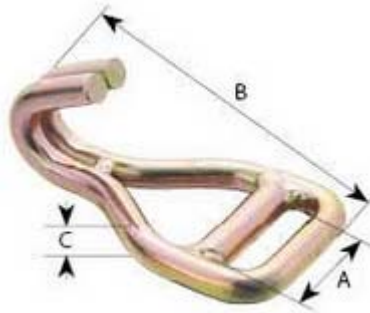

2" Twisted Snap Hook

Item No.	A	B	C	M.B.S		N.W
	(mm)	(mm)	(mm)	(kg)	(lbs)	(kg)
TH6617	52	155	6	5000	11000	0.31

2" Flat Snap Hook

Item No.	A	B	C	M.B.S		N.W
	(mm)	(mm)	(mm)	(kg)	(lbs)	(kg)
TH6618	52	155	6	5000	11000	0.31

1-3/4" Flat Snap Hook

Item No.	A	B	C	M.B.S		N.W
	(mm)	(mm)	(mm)	(kg)	(lbs)	(kg)
TH6619	46	110	4.5	2000	4400	0.16

1" Flat Snap Hook

Item No.	A	B	C	M.B.S		N.W
	(mm)	(mm)	(mm)	(kg)	(lbs)	(kg)
TH6620	28	52	4	800	1760	0.08

2" Welded Double J Hook

Item No.	A	B	C	M.B.S		N.W
	(mm)	(mm)	(mm)	(kg)	(lbs)	(kg)
TH6630	53	132	12	5000	11000	0.5

3" Claw Hook

Item No.	A	B	C	M.B.S		N.W
	(mm)	(mm)	(mm)	(kg)	(lbs)	(kg)
TH6621	78	95	17	10000	22000	0.56

2" Claw Hook

Item No.	A	B	C	M.B.S		N.W
	(mm)	(mm)	(mm)	(kg)	(lbs)	(kg)
TH6622	52	62	12	5000	11000	0.18

1.5" Claw Hook

Item No.	A	B	C	M.B.S		N.W
	(mm)	(mm)	(mm)	(kg)	(lbs)	(kg)
TH6623	38	50	9	3000	6600	0.1