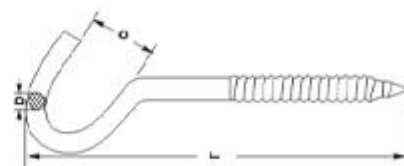

Rope Hook Type 2

Wood Screw + Zinc Plated

Wood Screw ZINC PLATED

ITEM.NO.	SIZE mm	A mm	D mm	L mm	N.W. kg/100pcs
WS8610	8.6X100	30	8.6	100	8.3
WS8612	8.6X120	30	8.6	120	9.4
WS8614	8.6X140	30	8.6	140	10.2
WS10616	10.6X160	30	10.6	160	11.5

Swing Hook with bolt +Zinc Plated

Swing Hook With Bolt Iron Thread Zinc Plated

ITEM.NO.	SIZE mm	D mm	L mm	N.W. kg/100pcs
SHBT10615	10.6x150	10.6	150	22.2

Screw Hook Zinc Plated

ITEM.NO.	SIZE mm	B mm	C mm	D mm	L mm	N.W. kg/100pcs
SWH05065	5X65	20	18	5	65	1.4
SWH06100	6X100	25	18	6	100	2.95

Ceiling Hook with Zinc Plated

Ceiling Hook Zinc Plated

ITEM.NO.	SIZE mm	A mm	D mm	L mm	N.W. kg/100pcs
CLH5065	5x65	16	5	65	2.31
CLH6075	6x75	16	5	75	2.6
CLH6090	6x90	16	5	90	2.9
CLH6100	6x100	16	6	100	3.1
CLH6150	6x150	19	6	150	4.4

Eye Bolt with Nut + Zinc Plated

Eye Bolt With Nut Zinc Plated

ITEM.NO.	SIZE mm	A mm	D mm	L mm	N.W. kg/100pcs
EBN05064	5X64	19	5	64	1.14
EBN06050	6X50	12	6	50	1.62
EBN06075	6X75	12	6	75	1.85
EBN06100	6X100	12	6	100	2.04
EBN06150	6X150	10	6	150	2.2
EBN08035	8X35	16	8	55	3
EBN08080	8X80	16	8	80	3.7
EBN08108	8X108	16	8	108	4.65
EBN08130	8X130	16	8	130	5.35
EBN08150	8X150	16	8	150	5.95
EBN08145	8X145	12	8	145	3.7
EBN08175	8X175	12	8	175	4.57
EBN10064	10X64	22	8	64	5.92
EBN10100	10X100	22	10	100	7.69
EBN10140	10X140	22	10	140	9.65
EBN10200	10X200	22	10	200	12.75
EBN12200	12X200	30	12	200	20.2
EBN12250	12X250	30	12	250	23.9