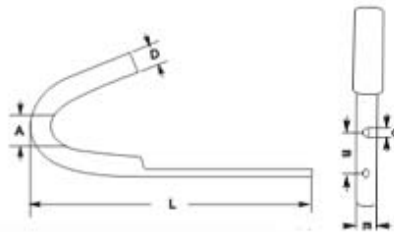

Steel Hook And Rings

Rope Hook Type 1

Rope Hook

ITEM.NO.	SIZE mm	A mm	B mm	C mm	D mm	E mm	L mm	N.W. kg/100pcs
RH1005	5	20	16	3.7	5	10	50	1.5

Rope Hooks Type 2

ITEM.NO.	SIZE mm	A mm	B mm	C mm	D mm	E mm	L mm	N.W. kg/100pcs
RH1008	9	8	29.5	7	9	13	90	5.6

Screw With Nut + Zinc Plated

Screw With Nut Zinc Plated

ITEM.NO.	SIZE mm	A mm	D mm	L mm	N.W. kg/100pcs
SN1010	M10x100	30	8.7	100	9.5
SN1012	M10x120	30	8.7	120	10.7
SN1014	M10x140	30	8.7	140	11.8
SN1216	M12x160	30	10.6	160	17.5

Rope Hook Type 2

Wood Screw + Zinc Plated

Wood Screw ZINC PLATED

ITEM.NO.	SIZE mm	A mm	D mm	L mm	N.W. kg/100pcs
WS8610	8.6X100	30	8.6	100	8.3
WS8612	8.6X120	30	8.6	120	9.4
WS8614	8.6X140	30	8.6	140	10.2
WS10616	10.6X160	30	10.6	160	11.5

Swing Hook with bolt +Zinc Plated

Swing Hook With Bolt Iron Thread Zinc Plated

ITEM.NO.	SIZE mm	D mm	L mm	N.W. kg/100pcs
SHBT10615	10.6x150	10.6	150	22.2

Screw Hook Zinc Plated

ITEM.NO.	SIZE mm	B mm	C mm	D mm	L mm	N.W. kg/100pcs
SWH05065	5X65	20	18	5	65	1.4
SWH06100	6X100	25	18	6	100	2.95