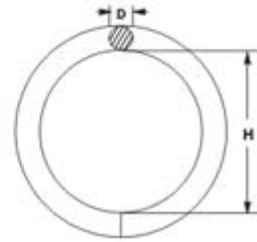

Welded Round Ring

ITEM.NO.	SIZE mm	D mm	H mm	N.W. kg/100pcs
WRR0320	3x20	3	20	0.4
WRR0325	3x25	3	25	0.5
WRR0425	4x25	4	25	0.91
WRR0430	4x30	4	30	1.07
WRR0440	4x40	4	40	1.39

WRR0530	5x30	5	30	1.62
WRR0532	5x32	5	32	1.71
WRR0535	5x35	5	35	1.85
WRR0540	5x40	5	40	2.1
WRR0550	5x50	5	50	2.54
WRR0630	6x30	6	30	2.51
WRR0640	6x40	6	40	3.2
WRR0645	6x45	6	45	3.56
WRR0650	6x50	6	50	3.9
WRR0660	6x60	6	60	4.6
WRR0735	7x35	7	35	4.1
WRR0840	8x40	8	40	5.95
WRR0850	8x50	8	50	7.2
WRR0940	9x40	9	40	7.68
WRR1050	10x50	10	50	11.7
WRR1070	10x70	10	70	15.5
WRR1260	12x60	12	60	20.8
WRR12100	12x100	12	100	31.3

Dee Ring with Zinc Plated