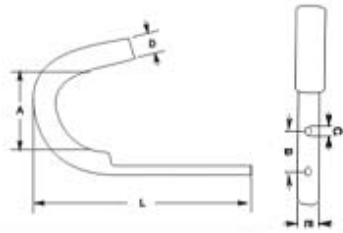

Steel Hook And Rings

Rope Hook Type 1

Rope Hook

ITEM.NO.	SIZE mm	A mm	B mm	C mm	D mm	E mm	L mm	N.W. kg/100pcs
RH1005	5	20	16	3.7	5	10	50	1.5

Rope Hooks Type 2

ITEM.NO.	SIZE mm	A mm	B mm	C mm	D mm	E mm	L mm	N.W. kg/100pcs
RH1008	9	8	29.5	7	9	13	90	5.6

Screw With Nut + Zinc Plated

Screw With Nut Zinc Plated

ITEM.NO.	SIZE mm	A mm	D mm	L mm	N.W. kg/100pcs
SN1010	M10x100	30	8.7	100	9.5
SN1012	M10x120	30	8.7	120	10.7
SN1014	M10x140	30	8.7	140	11.8
SN1216	M12x160	30	10.6	160	17.5

Rope Hook Type 2

Wood Screw + Zinc Plated

Wood Screw ZINC PLATED

ITEM.NO.	SIZE mm	A mm	D mm	L mm	N.W. kg/100pcs
WS8610	8.6X100	30	8.6	100	8.3
WS8612	8.6X120	30	8.6	120	9.4
WS8614	8.6X140	30	8.6	140	10.2
WS10616	10.6X160	30	10.6	160	11.5

Swing Hook with bolt +Zinc Plated

Swing Hook With Bolt Iron Thread Zinc Plated

ITEM.NO.	SIZE mm	D mm	L mm	N.W. kg/100pcs
SHBT10615	10.6x150	10.6	150	22.2

Screw Hook Zinc Plated

ITEM.NO.	SIZE mm	B mm	C mm	D mm	L mm	N.W. kg/100pcs
SWH05065	5X65	20	18	5	65	1.4
SWH06100	6X100	25	18	6	100	2.95