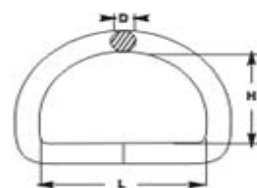

ITEM.NO.	SIZE mm	N.W. kg/100pcs
RSHT06060	6x60	3.8
RSHT07070	7x70	6.4
RSHT08080	8x80	8.6
RSHT09090	9x90	11.2
RSHT10100	10x100	17.4

Repair Link with Zinc Plated

Repair Links Zinc Plated

ITEM.NO.	SIZE mm	D mm	L mm	N.W. kg/100pcs
RL003	3	3	16.5	0.4
RL004	4	4	20	0.8
RL005	5	5	23	1.4
RL006	6	6	29	3.1
RL007	7	7	32	3.9
RL008	8	8	37	5.7
RL010	10	10	37.5	9.7

Rope Shortening + 8 Shaped without Tongue

Rope Shortening 8-Shaped Hook Without Tongue Zinc Plated

ITEM.NO.	SIZE mm	N.W. kg/100pcs
ESH006060	6x60	3.3
ESH007070	7x70	4.8
ESH008080	8x80	7.5
ESH009090	9x90	10
ESH010100	10x100	16

Welded Round Ring

Welded Round Ring

ITEM.NO.	SIZE mm	D mm	H mm	N.W. kg/100pcs
WRR0320	3x20	3	20	0.4
WRR0325	3x25	3	25	0.5
WRR0425	4x25	4	25	0.91
WRR0430	4x30	4	30	1.07
WRR0440	4x40	4	40	1.39

WRR0530	5x30	5	30	1.62
WRR0532	5x32	5	32	1.71
WRR0535	5x35	5	35	1.85
WRR0540	5x40	5	40	2.1
WRR0550	5x50	5	50	2.54
WRR0630	6x30	6	30	2.51
WRR0640	6x40	6	40	3.2
WRR0645	6x45	6	45	3.56
WRR0650	6x50	6	50	3.9
WRR0660	6x60	6	60	4.6
WRR0735	7x35	7	35	4.1
WRR0840	8x40	8	40	5.95
WRR0850	8x50	8	50	7.2
WRR0940	9x40	9	40	7.68
WRR1050	10x50	10	50	11.7
WRR1070	10x70	10	70	15.5
WRR1260	12x60	12	60	20.8
WRR12100	12x100	12	100	31.3

Dee Ring with Zinc Plated

ITEM.NO.	SIZE mm	D mm	H mm	L mm	N.W. kg/100pcs
DR0325	3x25	3	20	22	0.55
DR0425	4x25	3	25	22	0.97
DR0430	4x30	4	25	27	1.13
DR0440	4x40	4	30	37	1.45
DR0530	5x30	4	40	27	1.73
DR0540	5x40	5	30	37	2.25
DR0550	5x50	5	32	47	2.68
DR0630	6x30	5	35	27	2.72
DR0640	6x40	5	40	37	3.4
DR0650	6x50	5	50	47	4.2
DR0660	6x60	6	30	47	4.8
DR0840	8x40	6	40	37	6.3
DR0850	8x50	6	45	47	7.5