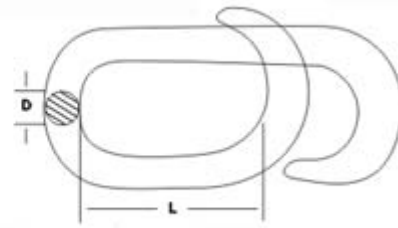

Screw Bolt with Ring + Zinc Plated

Screw Bolt With Ring Zinc Plated

ITEM.NO.	SIZE mm	A mm	B mm	D mm	D1 mm	L mm	N.W. kg/100pcs
SBR08107	8x107	16	50	8	7	107	10.3
SBR10140	10x140	20	50	10	7	140	14.9

Dee Ring with Delta Ring + Zinc Plated

Dee Ring Delta Ring Zinc Plated

ITEM.NO.	SIZE mm	H mm	L mm	D mm	N.W. kg/100pcs
DTR005	5	40	35	5	2.2
DTR006	6	50	50	6	3.85
DTR008	8	50	50	8	7.0

Rope Shortening + 8 Shaped with Tongue

Rope Shortening 8-Shaped With Tongue Zinc Plated

ITEM.NO.	SIZE mm	N.W. kg/100pcs
RSHT06060	6x60	3.8
RSHT07070	7x70	6.4
RSHT08080	8x80	8.6
RSHT09090	9x90	11.2
RSHT10100	10x100	17.4

Repair Link with Zinc Plated

Repair Links Zinc Plated

ITEM.NO.	SIZE mm	D mm	L mm	N.W. kg/100pcs
RL003	3	3	16.5	0.4
RL004	4	4	20	0.8
RL005	5	5	23	1.4
RL006	6	6	29	3.1
RL007	7	7	32	3.9
RL008	8	8	37	5.7
RL010	10	10	37.5	9.7