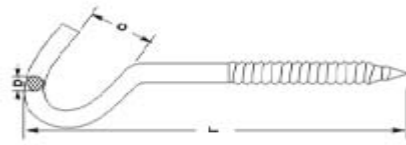

Steel Hook And Rings

Rope Hook Type 1

Rope Hook

ITEM.NO.	SIZE mm	A mm	B mm	C mm	D mm	E mm	L mm	N.W. kg/100pcs
RH1005	5	20	16	3.7	5	10	50	1.5

Rope Hooks Type 2

ITEM.NO.	SIZE mm	A mm	B mm	C mm	D mm	E mm	L mm	N.W. kg/100pcs
RH1008	9	8	29.5	7	9	13	90	5.6

Screw With Nut + Zinc Plated

Screw With Nut Zinc Plated

ITEM.NO.	SIZE mm	A mm	D mm	L mm	N.W. kg/100pcs
SN1010	M10x100	30	8.7	100	9.5
SN1012	M10x120	30	8.7	120	10.7
SN1014	M10x140	30	8.7	140	11.8
SN1216	M12x160	30	10.6	160	17.5

Rope Hook Type 2

Wood Screw + Zinc Plated

Wood Screw ZINC PLATED

ITEM.NO.	SIZE mm	A mm	D mm	L mm	N.W. kg/100pcs
WS8610	8.6X100	30	8.6	100	8.3
WS8612	8.6X120	30	8.6	120	9.4
WS8614	8.6X140	30	8.6	140	10.2
WS10616	10.6X160	30	10.6	160	11.5

Swing Hook with bolt +Zinc Plated

Swing Hook With Bolt Iron Thread Zinc Plated

ITEM.NO.	SIZE mm	D mm	L mm	N.W. kg/100pcs
SHBT10615	10.6x150	10.6	150	22.2

Screw Hook Zinc Plated

ITEM.NO.	SIZE mm	B mm	C mm	D mm	L mm	N.W. kg/100pcs
SWH05065	5X65	20	18	5	65	1.4
SWH06100	6X100	25	18	6	100	2.95