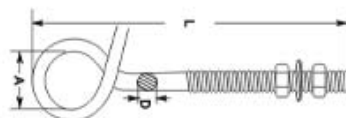

Steel Hook And Rings

Rope Hook Type 1

Rope Hook

ITEM.NO.	SIZE mm	A mm	B mm	C mm	D mm	E mm	L mm	N.W. kg/100pcs
RH1005	5	20	16	3.7	5	10	50	1.5

Rope Hooks Type 2

ITEM.NO.	SIZE mm	A mm	B mm	C mm	D mm	E mm	L mm	N.W. kg/100pcs
RH1008	9	8	29.5	7	9	13	90	5.6

Screw With Nut + Zinc Plated

Screw With Nut Zinc Plated

ITEM.NO.	SIZE mm	A mm	D mm	L mm	N.W. kg/100pcs
SN1010	M10x100	30	8.7	100	9.5
SN1012	M10x120	30	8.7	120	10.7
SN1014	M10x140	30	8.7	140	11.8
SN1216	M12x160	30	10.6	160	17.5

Swing Hook with bolt +Zinc Plated

Swing Hook With Bolt Iron Thread Zinc Plated

ITEM.NO.	SIZE mm	D mm	L mm	N.W. kg/100pcs
SHBT10615	10.6x150	10.6	150	22.2

Screw Hook Zinc Plated

ITEM.NO.	SIZE mm	B mm	C mm	D mm	L mm	N.W. kg/100pcs
SWH05065	5X65	20	18	5	65	1.4
SWH06100	6X100	25	18	6	100	2.95