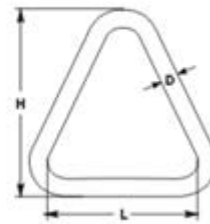

Eye Bolt with Nut + Zinc Plated

Eye Bolt With Nut Zinc Plated

ITEM.NO.	SIZE mm	A mm	D mm	L mm	N.W. kg/100pcs
EBN05064	5X64	19	5	64	1.14
EBN06050	6X50	12	6	50	1.62
EBN06075	6X75	12	6	75	1.85
EBN06100	6X100	12	6	100	2.04
EBN06150	6X150	10	6	150	2.2
EBN08035	8X35	16	8	55	3
EBN08080	8X80	16	8	80	3.7
EBN08108	8X108	16	8	108	4.65
EBN08130	8X130	16	8	130	5.35
EBN08150	8X150	16	8	150	5.95
EBN08145	8X145	12	8	145	3.7
EBN08175	8X175	12	8	175	4.57
EBN10064	10X64	22	8	64	5.92
EBN10100	10X100	22	10	100	7.69
EBN10140	10X140	22	10	140	9.65
EBN10200	10X200	22	10	200	12.75
EBN12200	12X200	30	12	200	20.2
EBN12250	12X250	30	12	250	23.9

Eye Bolt With Lag Screw Zinc Plated

Eye Bolt With Lag Screw Zinc Plated

ITEM.NO.	SIZE mm	A mm	D mm	L mm	N.W. kg/100pcs
EBL05050	5X50	12	5	50	1.2
EBL06050	6X50	12	6	50	1.83
EBL06090	6X90	12	6	90	2.72
EBL06125	6X125	12	6	125	3.5
EBL06100	6X100	12	6	100	2.95
EBL06095	6X95	22	6	85	3.4
EBL08080	8X80	12	8	80	4.53
EBL08100	8X100	12	8	100	5.32
EBL08150	8X150	12	8	150	7.3
EBL08120	8X120	22	8	120	6.4
EBL10100	10X100	14	10	100	8.72
EBL10110	10X110	14	10	110	9.34
EBL10185	10X185	14	10	185	13.97

Screw Bolt with Ring + Zinc Plated

Screw Bolt With Ring Zinc Plated

ITEM.NO.	SIZE mm	A mm	B mm	D mm	D1 mm	L mm	N.W. kg/100pcs
SBR08107	8x107	16	50	8	7	107	10.3
SBR10140	10x140	20	50	10	7	140	14.9

Dee Ring with Delta Ring + Zinc Plated

Dee Ring Delta Ring Zinc Plated

ITEM.NO.	SIZE mm	H mm	L mm	D mm	N.W. kg/100pcs
DTR005	5	40	35	5	2.2
DTR006	6	50	50	6	3.85
DTR008	8	50	50	8	7.0

Rope Shortening + 8 Shaped with Tongue

Rope Shortening 8-Shaped With Tongue Zinc Plated